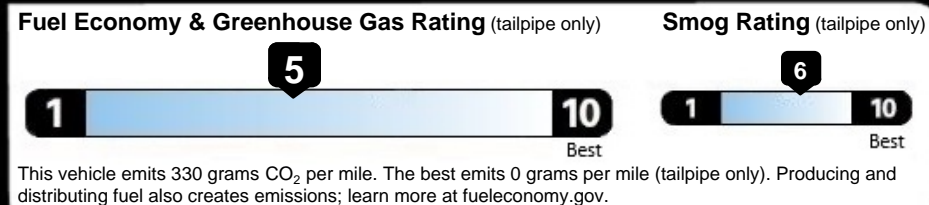

Leather-Trimmed Upholstery
Heated Leather Wrapped Steering Wheel
Keyless Access w/ Push-Button Start & Power Rear Gate
60/40 Split Fold-Down Rear Seatback & Multi-Use Cargo Cover
10-Way Power Driver's Seat: Includes 2-Way Lumbar Support
8-Way Power Front Passenger Seat
All-Weather Package w/ Heated Front Seats
Heated Rear Seat: Outboard Seat Positions

LIMITED WARRANTY/ROADSIDE ASSISTANCE

3 Years / 36,000 Miles Basic
5 Years / 60,000 Miles Powertrain
5 Years / Unlimited Mileage Rust Perforation
3 Years / 36,000 24/7 Roadside Assistance
See Owner Info Kit & Warranty for Details

OPTIONAL EQUIPMENT AND OTHER ITEMS

Manufacturer's Suggested Retail Price	$41,715.00
Premium Paint: Deep Emerald Green Pearl	$395.00
Full Tank of Gas	INCLD
Standard Option: 34	
Outback Mirror Package Auto-Dimming Mirror with Compass and HomeLink Auto-Dimming Exterior Mirror	$751.00
All-Weather Floor Liners	$207.00
Rear Seatback Protector	$156.00
Cargo Sidewall Protector	$139.00
LED Upgrade	$79.00
Rear Gate Light	$68.00

EPA DOT Fuel Economy and Environment

Fuel Economy

27 MPG Small SUVs range from 14 to 138 MPG. The best vehicle rates 146 MPGe.
25 city 31 highway
3.7 gallons per 100 miles

Gasoline Vehicle

You spend $750 more in fuel costs over 5 years compared to the average new vehicle.

Annual fuel cost $1,850

Actual results will vary for many reasons, including driving conditions and how you drive and maintain your vehicle. The average new vehicle gets 29 MPG and costs $8,500 to fuel over 5 years. Cost estimates are based on 15,000 miles per year at $3.30 per gallon. MPGe is miles per gallon equivalent. Vehicle emissions are a significant cause of climate change and smog.

fuel economy.gov

Calculate personalized estimates and compare vehicles

Smartphone QR Code™

PARTS CONTENT INFORMATION

FOR VEHICLES IN THIS CARLINE: U.S./CANADIAN PARTS CONTENT: 0% MAJOR SOURCES OF FOREIGN PARTS CONTENT: JAPAN: 85%

FOR THIS VEHICLE: FINAL ASSEMBLY POINT: OTA, GUNMA, JAPAN COUNTRY OF ORIGIN: ENGINE: JAPAN TRANSMISSION: JAPAN

Note: Parts content does not include final assembly, distribution, or other non-parts costs.

Privacy Notice
www.subaru.com/company/privacy.html

Destination and Delivery $1,450.00
Total Suggested Retail Price $44,960.00

THIS LABEL HAS BEEN APPLIED PURSUANT TO FEDERAL LAW, DO NOT REMOVE OR ALTER PRIOR TO THE DELIVERY TO THE ULTIMATE PURCHASER.